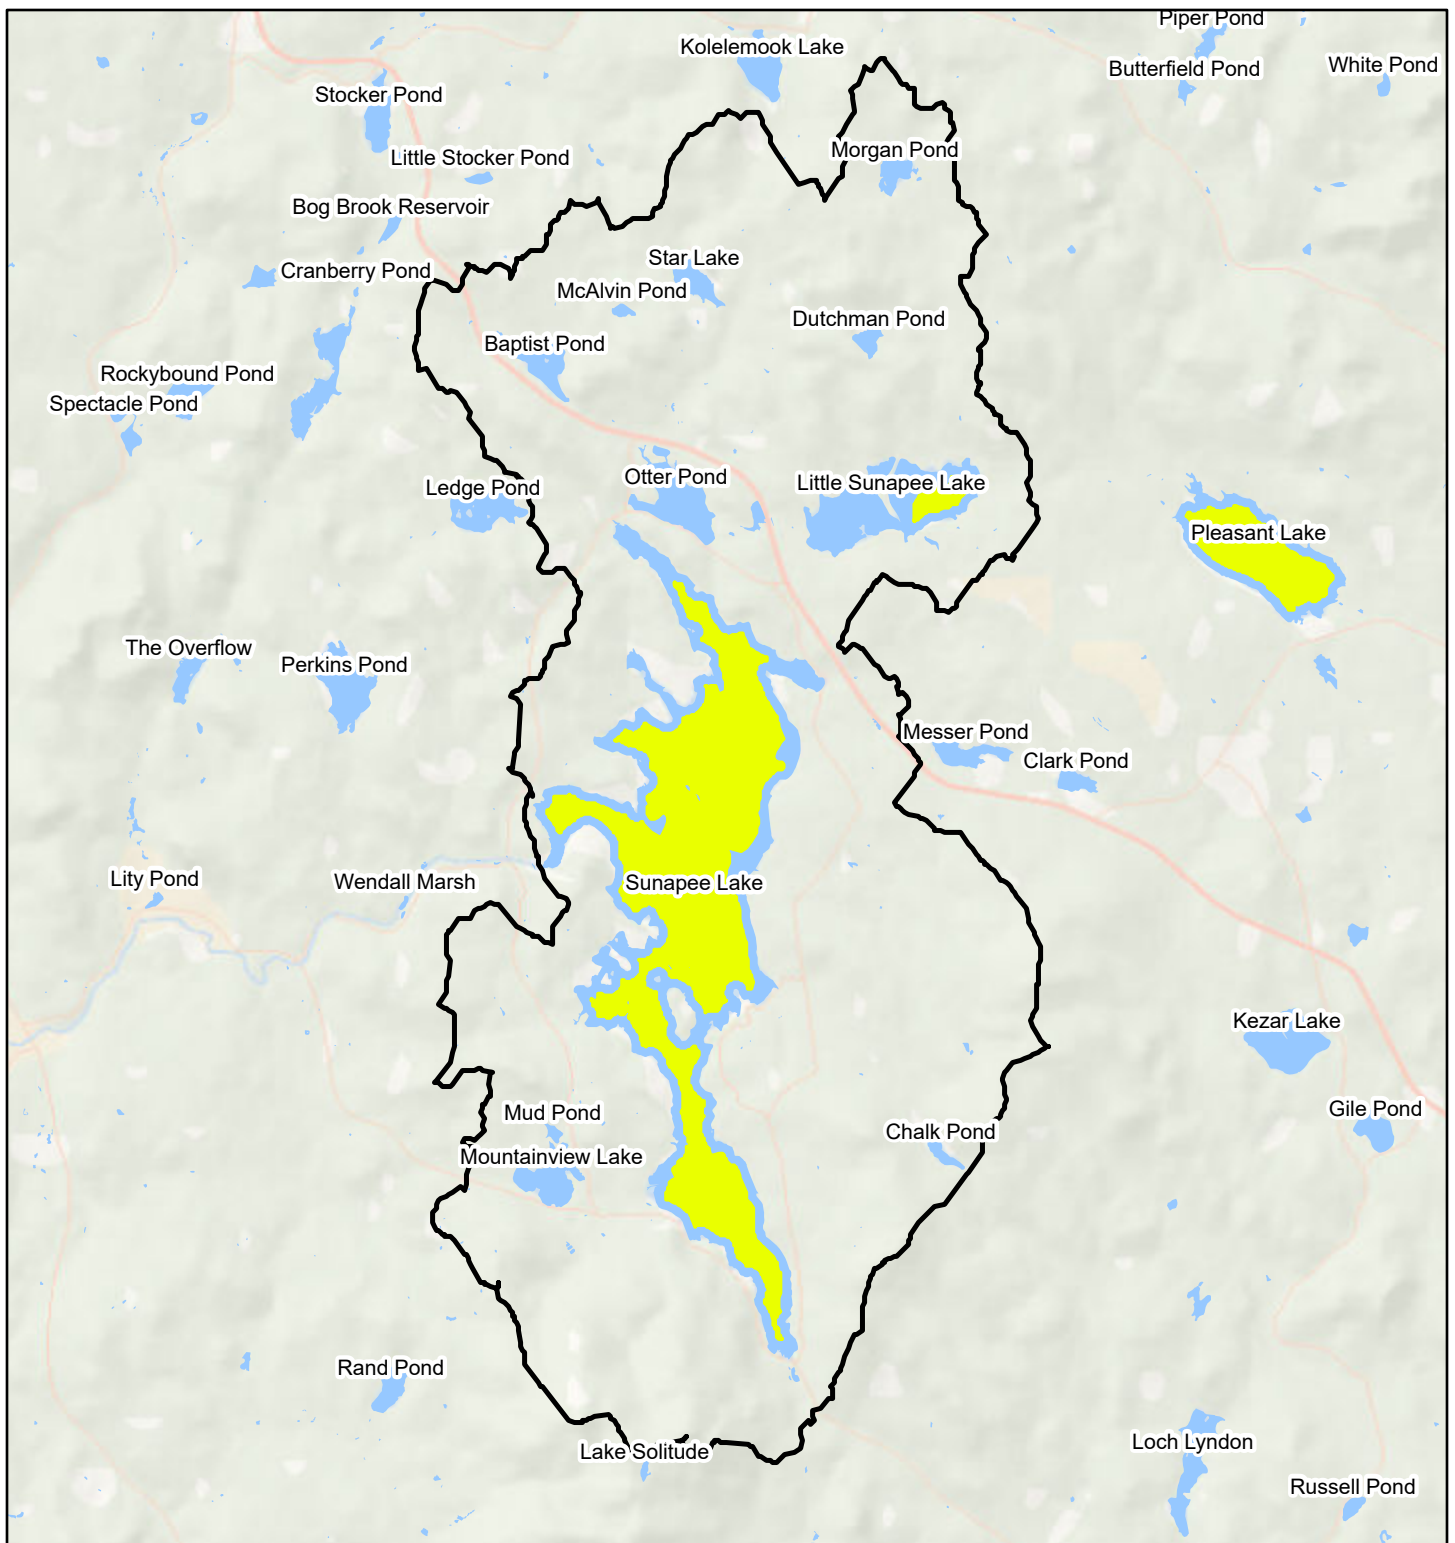

Allowed wakesporting areas proposed by New Hampshire HB11390

3/5/2024

-  Lake Sunapee Watershed Boundary
-  Allowable Wakesport Areas (50+ acres of water over 500ft from shore and beyond 20ft in depth)
- World_Ocean_Base

CHS, Esri, Garmin, NaturalVue